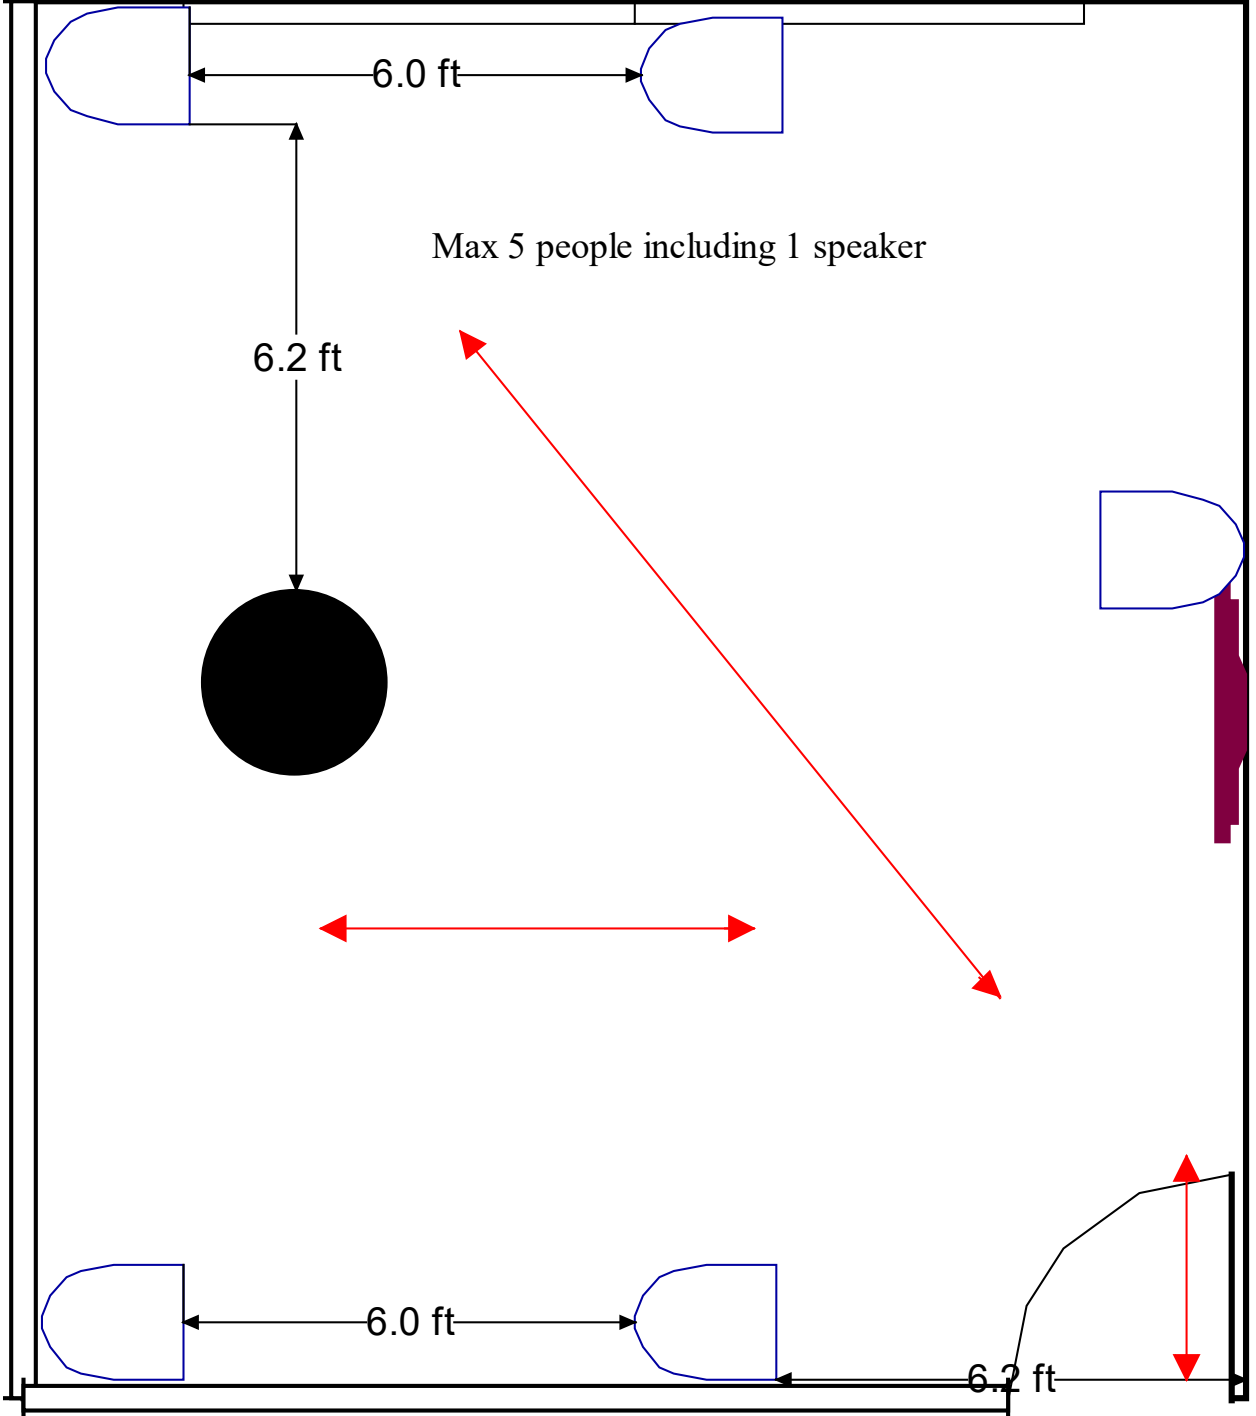

2515

whiteboard

Max 5 people including 1 speaker

6.0 ft

6.2 ft

6.0 ft

6.2 ft