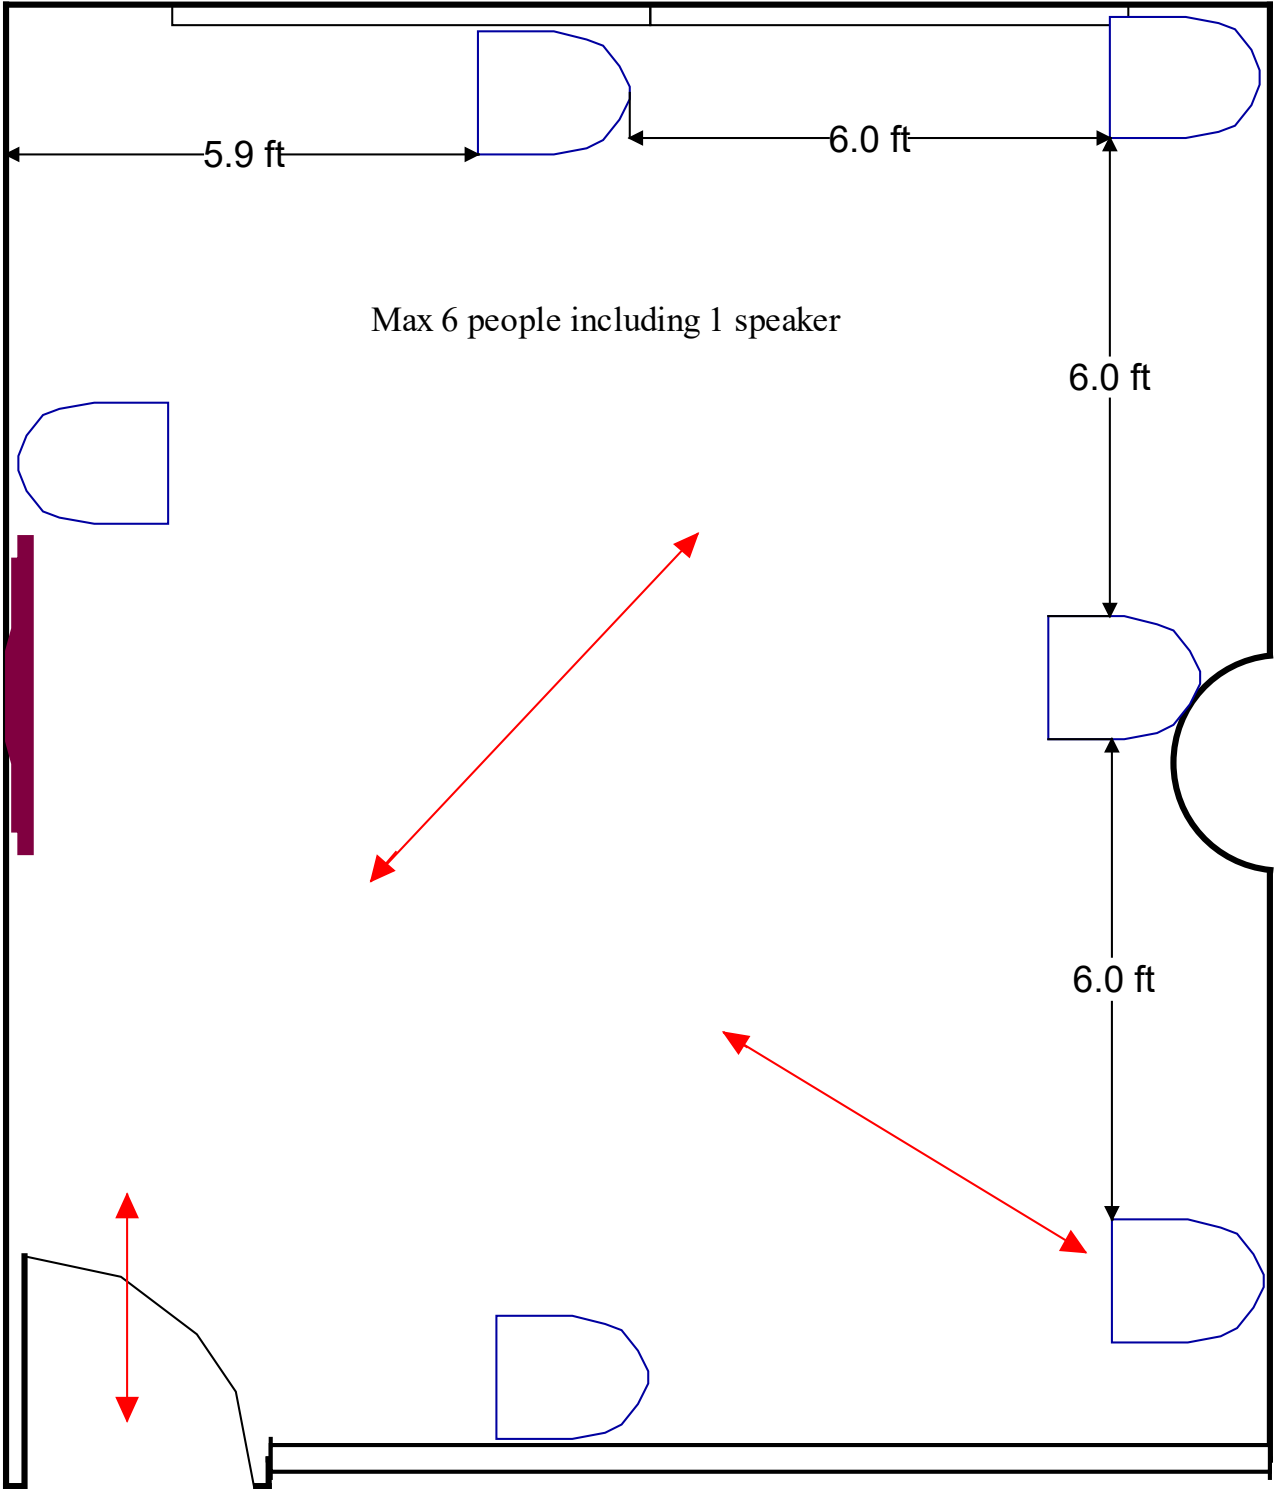

2514

whiteboard

5.9 ft

6.0 ft

6.0 ft

Max 6 people including 1 speaker

6.0 ft