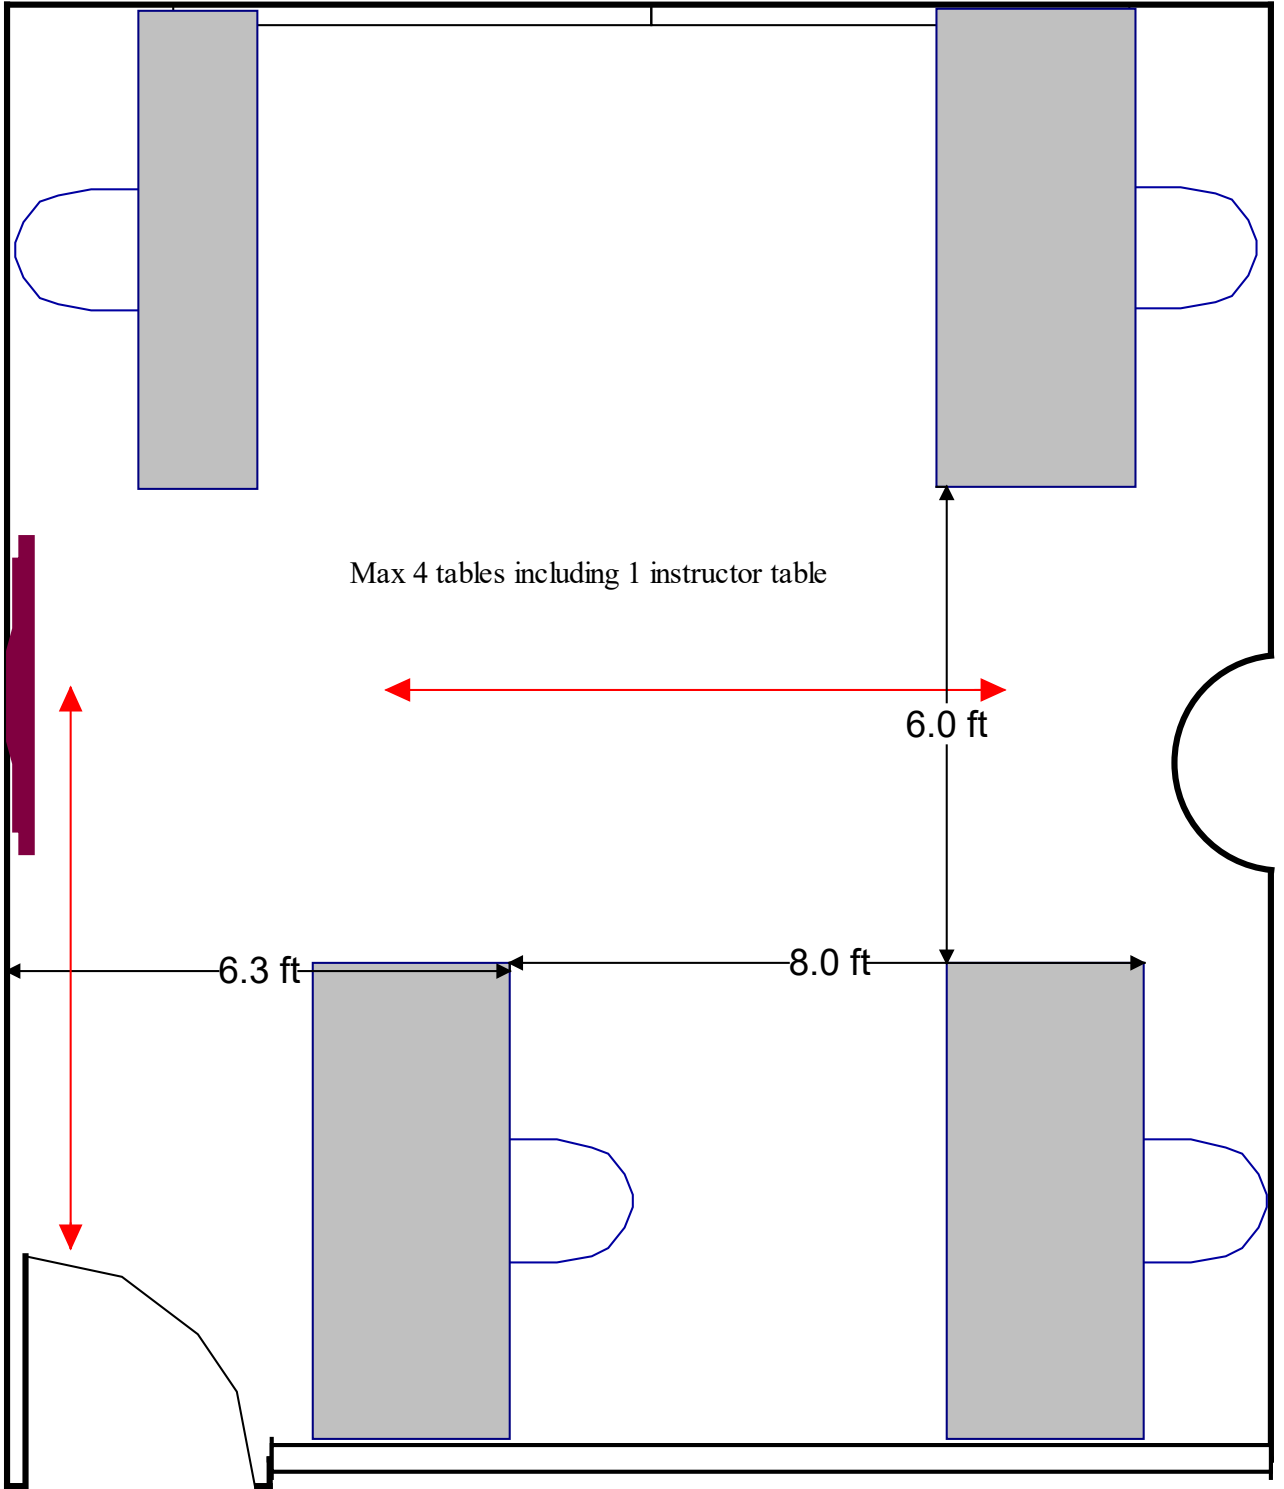

2514

whiteboard

Max 4 tables including 1 instructor table

6.0 ft

6.3 ft

8.0 ft