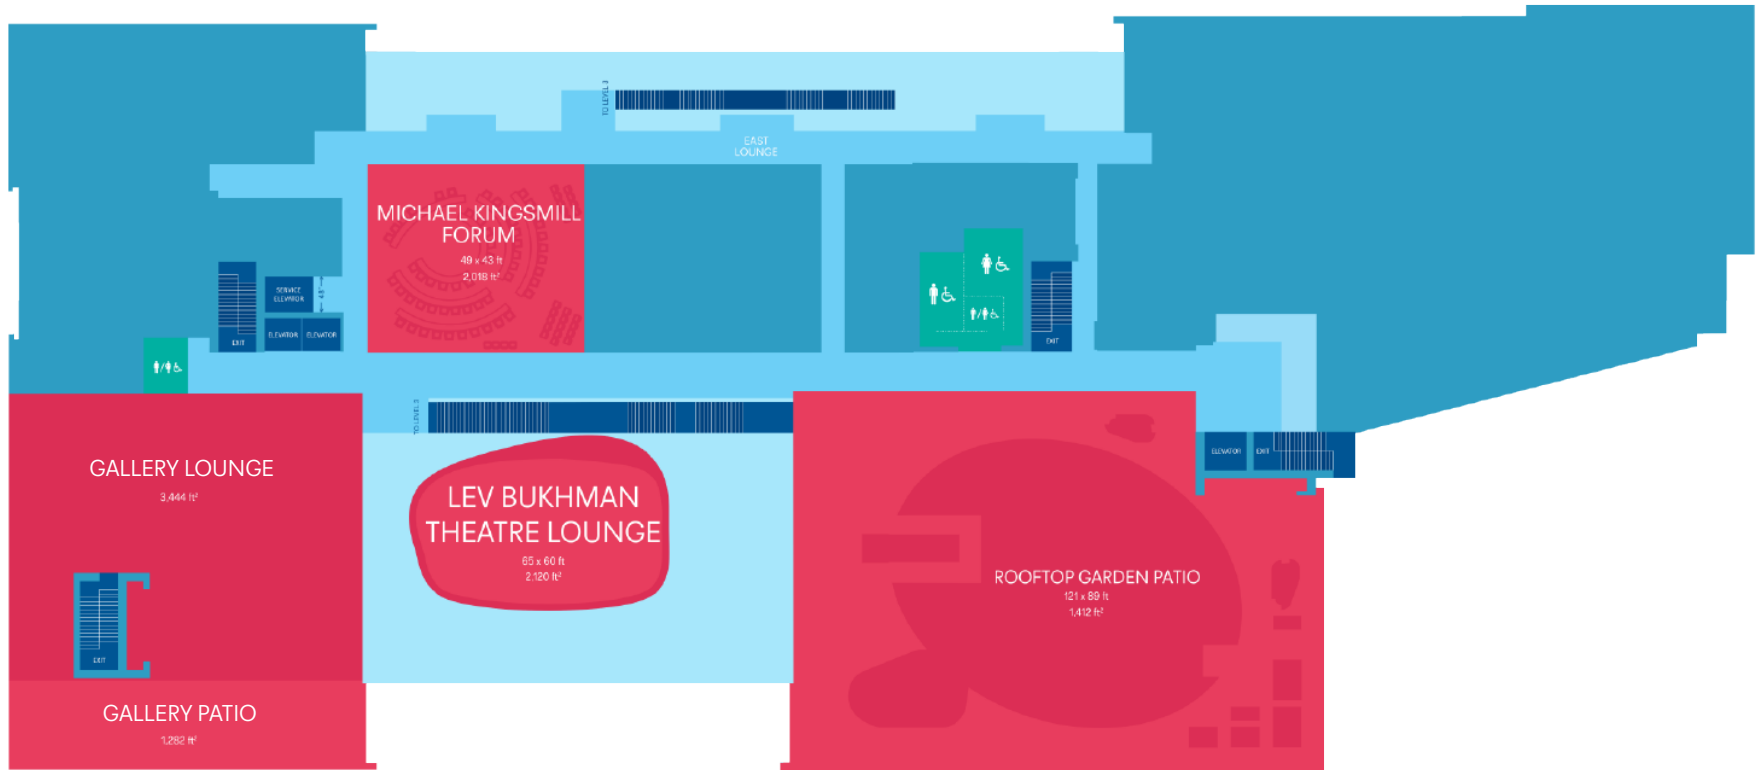

# Level 4

WESBROOK MALL

STUDENT UNION BLVD

UNIVERSITY BLVD

UNIVERSITY PLAZA

 UNIQUE VENUE