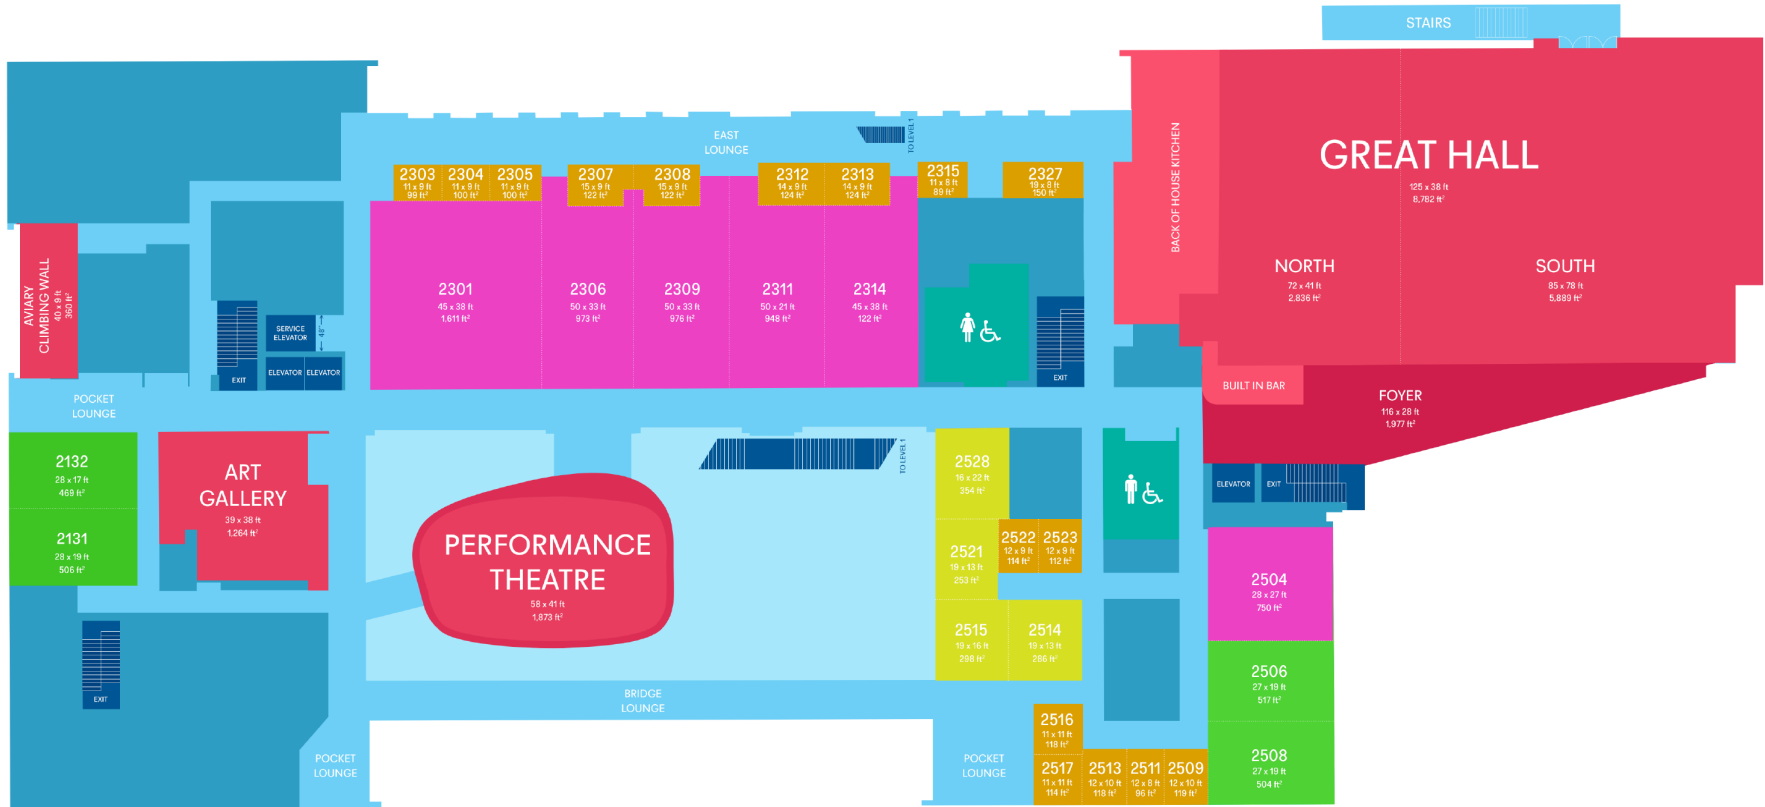

Level 2

WESBROOK MALL

STUDENT UNION BLVD

UNIVERSITY BLVD

UNIVERSITY PLAZA

- UNIQUE VENUE
- SMALL ROOM
- MEDIUM ROOM
- LARGE ROOM
- BOARDROOM